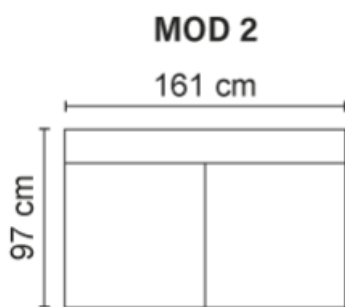

RICHMOND HORNSÓFI.

Mikið úrval af áklæðum.

N Ý F O R M

HÚSGAGNAVERSLUN

COMBINATIONS

Choose from available sofa models.
(All measurements are approximate)

A2EJUA/AUJE2A

A2E2A/A2E2A