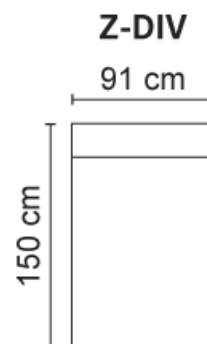

RICHMOND HORNSÓFI.

Mikið úrval af áklæðum.

N Ý F O R M

HÚSGAGNAVERSLUN

COMBINATIONS

Choose from available sofa models.
(All measurements are approximate)

A2EJUA/AUJE2A

A2E2A/A2E2A